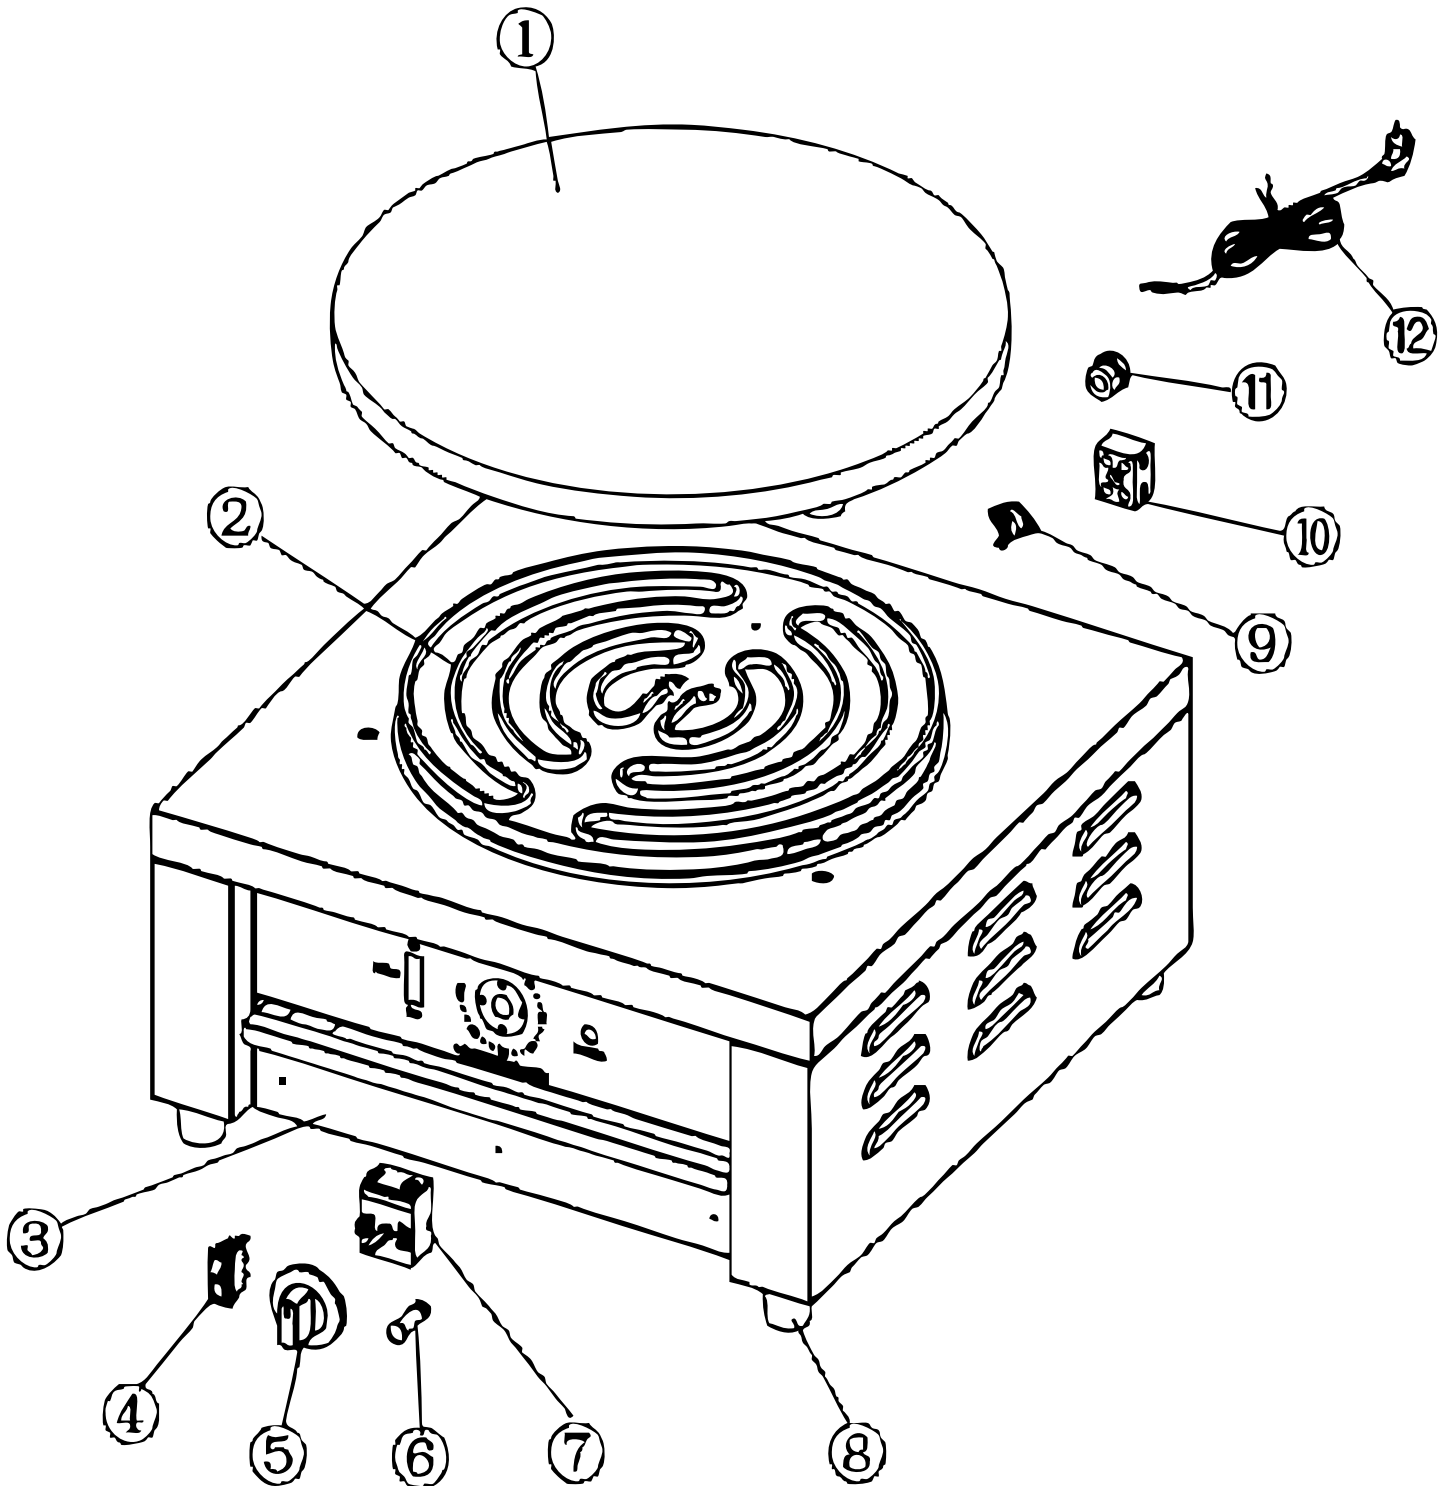

Parts Breakdown

Model CE-CN-0400S 47389

Parts Breakdown

Model CE-CN-0400S 47389

Item No.	Description	Position	Item No.	Description	Position	Item No.	Description	Position
AN826	Cooking Plate for 47389	1	61916	Timer and Thermostat Knob for 47389	5	AN831	Temperature Limiter for 47389	9
AN827	Heating Element for 47389	2	AN828	Heating Indication Light for 47389	6	AN786	Terminal for 47389	10
AN833	Crumb Tray for 47389	3	AN829	Thermostat for 47389	7	AN785	Power Cord for 47389	11
61915	Switch for 47389	4	AN830	Feet for 47389	8	AN832	Power Cord for 47389	12